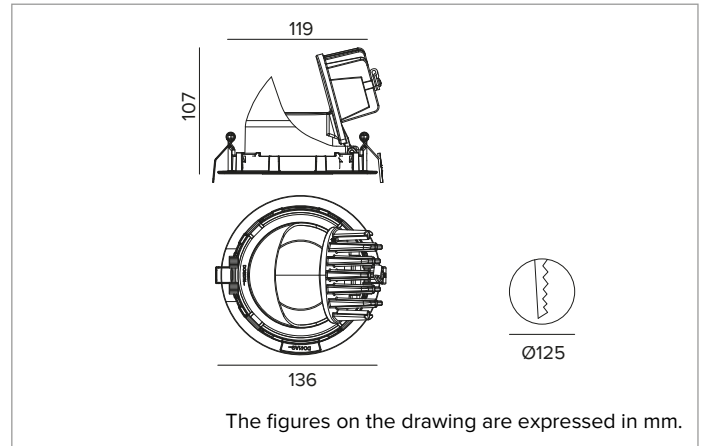

1T9280EL | CCTEVO EXTRACTABLE 125

Recessed extractable LED projector

	2700K	H(m)	D(m)	Emax(lx)		
	Ra90		10°			
	Fixture Power	7W	1	0.18	10640	
	Source Flux	516lm	2	0.35	2660	
	Fixture Flux	475lm	3	0.53	1182	
	Efficacy	66lm/W	4	0.71	665	
TS1380	Imax=20620cd/klm	Imax	10640cd	5	0.88	426

CCT nominal: 2700K

Lifetime (L80/B10): >50000h tq +25°C

ILLUMINOTECHNICAL CHARACTERISTICS

NSP - precision optics with a black silicone cut off ring. Version with a transparent PMMA lens. UGR<19 (EN 12464-1).

Optic: LENS

Beam angles: NSP

Optical efficiency: 92%

Fixture flux: 475lm

Luminous efficacy: 66lm/W

Photobiological safety: Compliant with RG1 low risk group

MECHANICAL CHARACTERISTICS

Die-cast black painted anodised aluminium body and dissipator. Friction rotation system on hinges with adjustability of the fixture from -25°/+75° on a vertical plane and can be manually aimed to 355° on a horizontal plane. Trim version with an integrated black ring.